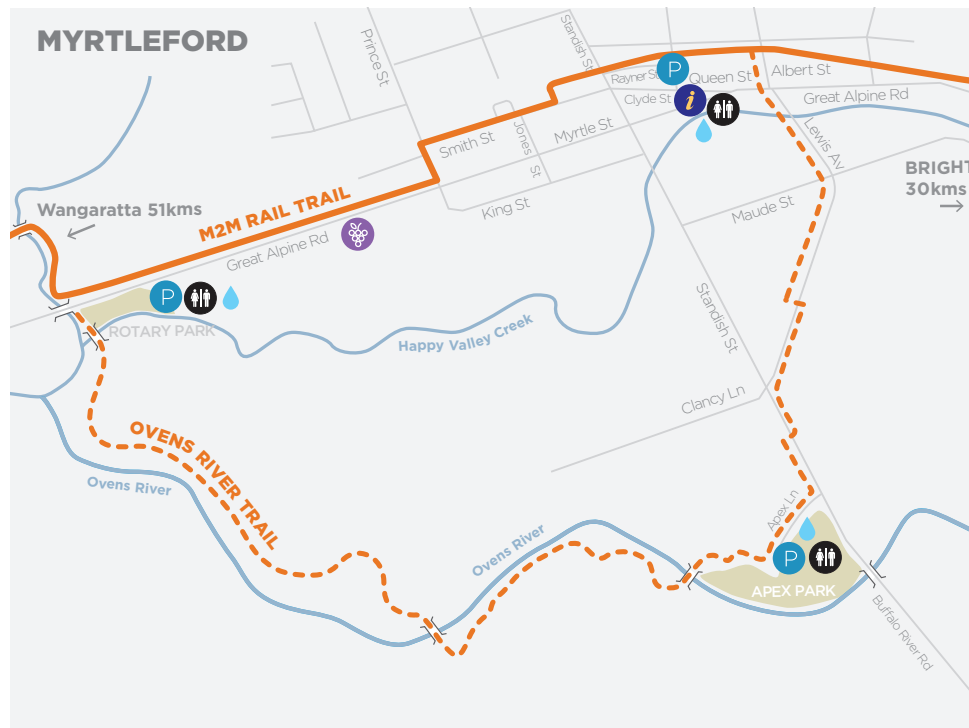

LEGEND & KEY

- Cycling Rail Trail
- Rail Trail Station
- Major Roads
- Road and trail links
- Alternative route
- Rivers + Lakes
- Parking
- Visitor Information Centres
- Information
- Toilets
- Water Refill Stations
- Food
- Winery
- Brewery
- Distillery

PLAN YOUR RIDE

**RIDE
HIGH
COUNTRY**

MURRAY TO MOUNTAINS RAIL TRAIL

ridehighcountry.com.au #ridehighcountry

HARRIETTEVILLE

This rail trail is signed at regular intervals with markers that look like this:

In case of emergency please call '000' and quote the number on the nearest marker.