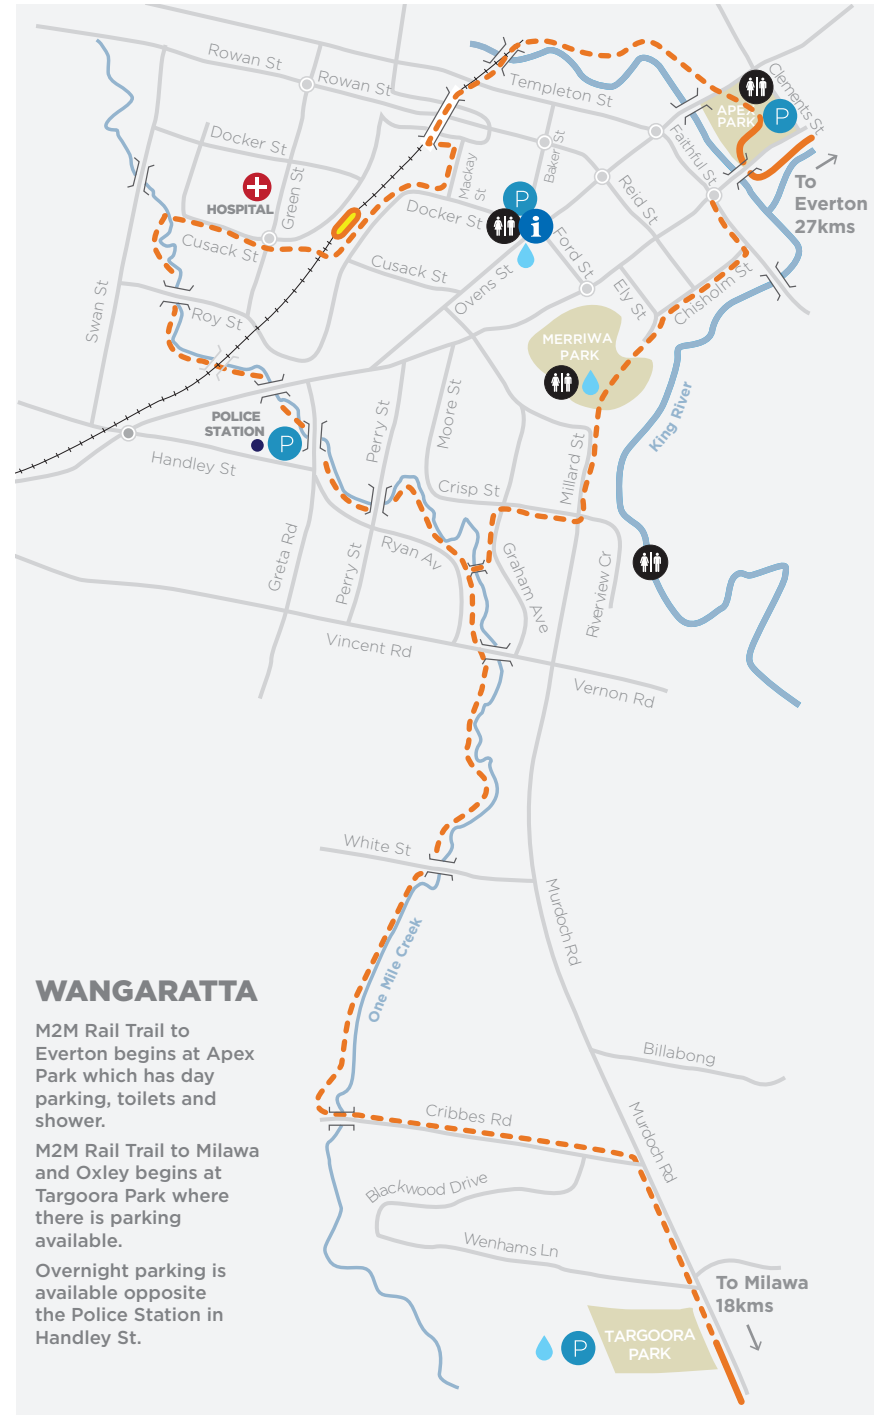

LEGEND & KEY

- Cycling Rail Trail
- Rail Trail Station
- Major Roads
- Road and trail links
- Alternative route
- Rivers + Lakes
- Parking
- Visitor Information Centres
- Information
- Toilets
- Water Refill Stations
- Food
- Winery
- Brewery
- Distillery

PLAN YOUR RIDE

**RIDE
HIGH
COUNTRY**

MURRAY TO MOUNTAINS RAIL TRAIL

ridehighcountry.com.au #ridehighcountry

HARRIETTEVILLE

This rail trail is signed at regular intervals with markers that look like this:

In case of emergency please call '000' and quote the number on the nearest marker.