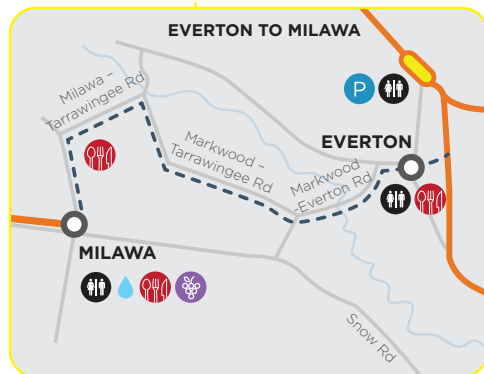

LEGEND & KEY

- Cycling Rail Trail
- Rail Trail Station
- Major Roads
- Road and trail links
- Alternative route
- Rivers + Lakes
- Parking
- Visitor Information Centres
- Information
- Toilets
- Water Refill Stations
- Food
- Winery
- Brewery
- Distillery

PLAN YOUR RIDE

**RIDE
HIGH
COUNTRY**

MURRAY TO MOUNTAINS RAIL TRAIL

ridehighcountry.com.au #ridehighcountry

HARRIETTEVILLE

This rail trail is signed at regular intervals with markers that look like this:

In case of emergency please call '000' and quote the number on the nearest marker.