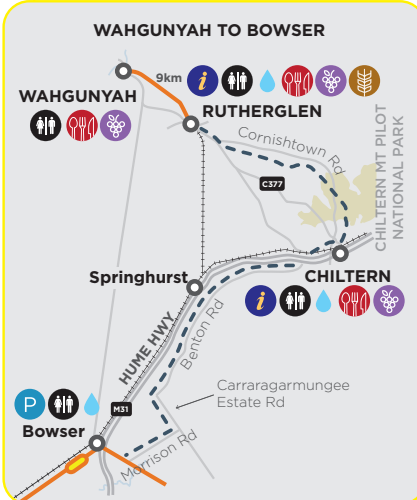

LEGEND & KEY

- Cycling Rail Trail
- Rail Trail Station
- Major Roads
- Road and trail links
- Alternative route
- Rivers + Lakes
- Parking
- Visitor Information Centres
- Information
- Toilets
- Water Refill Stations
- Food
- Winery
- Brewery
- Distillery

PLAN YOUR RIDE

**RIDE
HIGH
COUNTRY**

MURRAY TO MOUNTAINS RAIL TRAIL

ridehighcountry.com.au #ridehighcountry

HARRIETTEVILLE

This rail trail is signed at regular intervals with markers that look like this:

In case of emergency please call '000' and quote the number on the nearest marker.