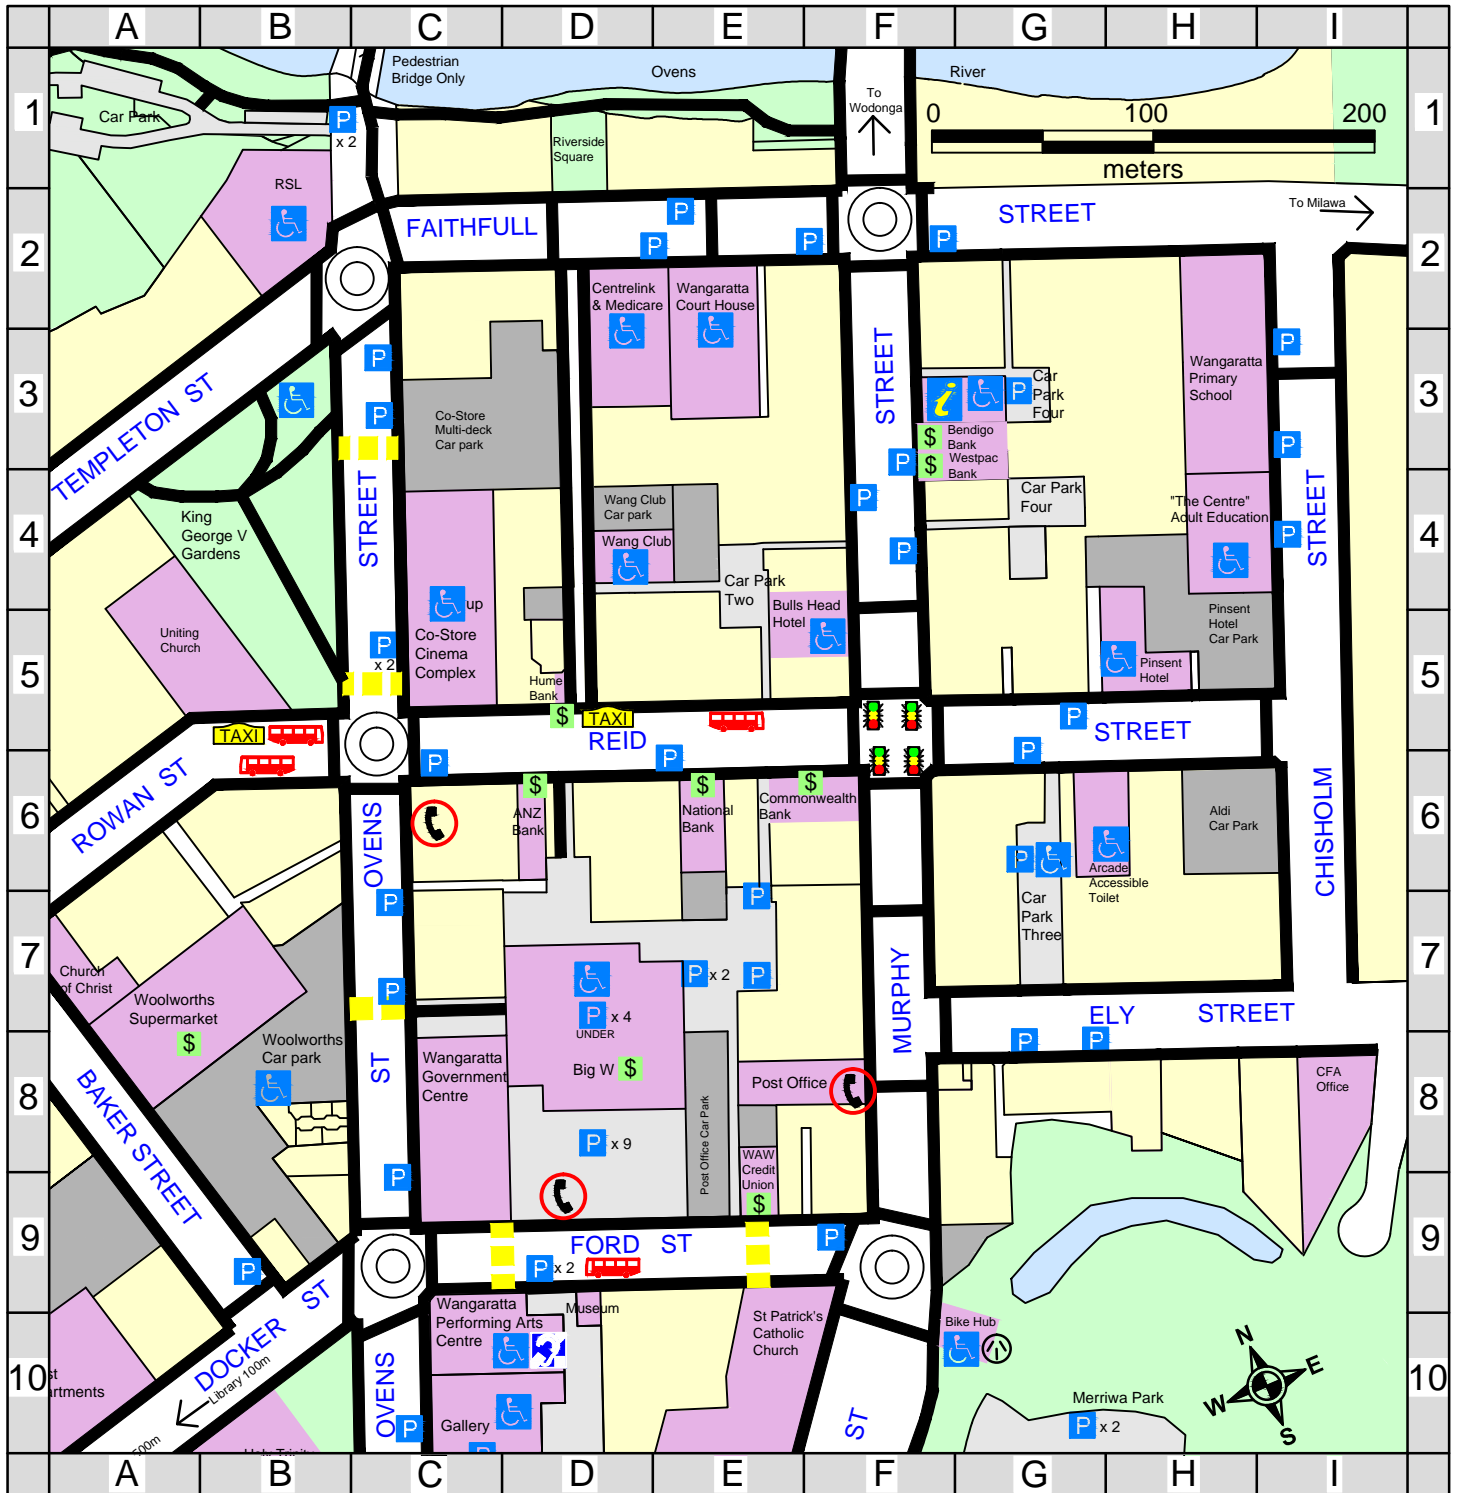

Rural City of Wangaratta

# Wangaratta CBD - MOBILITY MAP

## Access & Facilities for People with Limited Mobility

### EXPLANATION OF MAP SYMBOLS

- |                               |   |  |   |
|-------------------------------|---|--|---|
| Wheelchair Accessible Route   | Accessible Audible Pedestrian Traffic Signal Post | Hearing Aid Loop                       | <b>Seating</b><br>Ample seating is available on both sides of Murphy and Reid Streets. Some seating is also available in Ford, Ovens and Faithfull Streets, outside public facilities such as the Performing Arts Centre and museum. The Co-Store Cinema Complex also provides a number of seats for public use.                                      |
| Pedestrian Crossing           | Accessible Pay Phone                              | Significant Buildings                  |   |
| Designated Accessible Parking | Accessible ATM                                    | Car Park                               | <b>Disclaimer</b><br>This map provides information about access and facilities for people with limited mobility. While all attempts have been made to ensure accuracy, the information on the map is a matter of opinion and is not based on any legislative or statutory requirements. It should also be noted that access could change at any time. |
| Accessible Toilets            | Visitor Information Centre                        | Grassed Area                           |   |
| Bus Stop                      | Recharge Point                                    | Private Off Street Parking For Patrons |   |
| Taxi Rank                     |   |  |   |